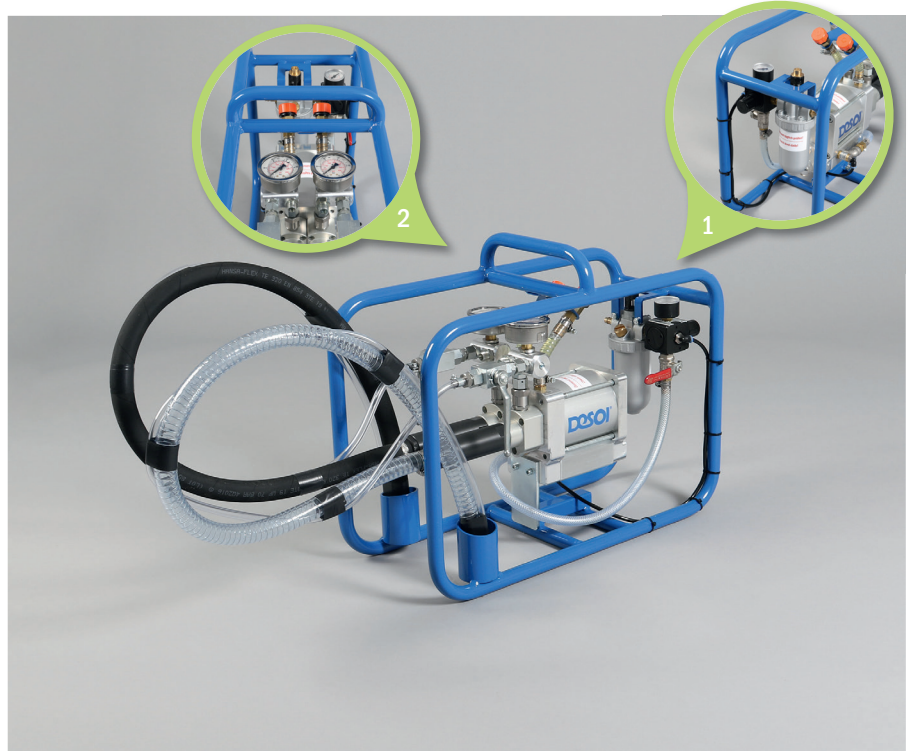

No. 17601

Description

The pneumatic reciprocating pump DESOI AirPower S25-2C combines high capacity with compact design. Due to the directly mounted seals on the piston, retensioning is not necessary. The result is a very maintenance-friendly machine including suitable accessories.

Material to be used

- 2 component injection resin

Delivery range

carrying frame, 1.5 m suction system Ø 20 mm with suction basket Ø 40 mm: component A: transparent, component B: black, 2 x manometer 0 – 250 bar, material hose connection: component A: external thread M16x1.5; component B: external thread M14x1.5; return hoses Ø 8 mm: transparent, air connection: air plug NW 7.2; incl. instruction manual, No. 16871: HP material hose - steel (Ø 6 mm, 10 m long, union nuts M16x1.5; solvent-resistant, A component), No. 16870: HP material hose - steel (Ø 6 mm, 10 m long, union nuts M14x1.5, solvent-resistant, B component), No. 17625-08: 2C mixing head - steel (2 x HP ball valve, 2 x check valve - stainless steel, mixing tube with 8 x inline static mixer, whip 0.3 m long, sliding coupling straight with free passage Ø 2.5 mm, material hose connection: component A: external thread M16x1.5; component B: external thread M14x1.5)

Advantages

- Solid mixing ratio 1 : 1 - no errors by users
- Big material passage - highly viscous material can be used
- No risk of injuries caused by the tension spring seal
- Easy maintenance and repair

16870, 16871

17625-08

2. Manometer combination and oil lubrication

Technical data

Working pressure - infinitely variable	10 – 100 bar
Delivery rate	max. 7.6 l/min
Air consumption	1 m³/min
Air pressure	max. 8 bar
Transmission ratio	1 : 13

Air consumption and delivery rate at 100 bar back pressure (injection pressure)

Air consumption	Delivery rate
75 l/min	0,5 l/min
133 l/min	1 l/min
283 l/min	2 l/min
391 l/min	3 l/min

Mixing ratio	1 : 1
Weight	20.2 kg
L x W x H	58 x 24 x 46 cm

Accessories

Spare and wear part set DESOI AirPower S25-2C	No. 17601-EVS
Set of tools DESOI AirPower S25-2C	No. 17601-WS